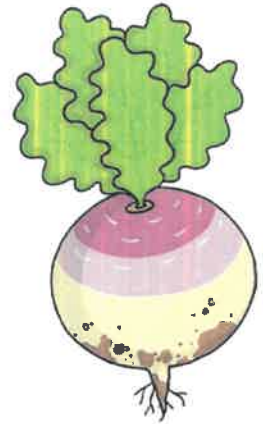

Fairy Tale Times

Farmer Fred Grows An Enormous Turnip!

There was a surprise last night at the Fairy Tale town vegetable show. Farmer Fred had brought his enormous turnip to show the judges and it was the size of a car!

The farmer had planted his turnip in March. He worked hard to feed and water it every day. He was shocked by how big it grew.

The farmer needed the help of his wife and his grandchildren and even some of the farm animals to pull up the turnip.

Then they had to move it to the show. Fred used his tractor to pull the turnip.

1. Can you find another word in the text that means 'enormous'?

2. Where does the vegetable show take place?

3. Who is the first character that we meet in the text?

the farm animals

the farmer's wife

Farmer Fred

the farmer's grandchildren

4. Which fairy tale do you think this newspaper report is about?

The Gingerbread Man

The Enormous Turnip

Goldilocks and the Three Bears